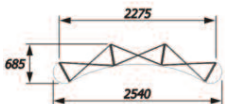

This template...

- Is supplied at 25% of finished size.
- Includes 12mm bleed.
- Overall template size:
847.25 (w) x 562.25 (h) mm

IMPACT POP-UP

Graphic Panel Sizes

Front Curved	D-End Panels	Rear Panels
2225 (h) x 673 (w)	2225 (h) x 673 (w)	2225(h) x 807(w)

All sizes are in millimeters (mm) and are approx.

3 x 3 Curved footprint

3 x 4 Curved footprint

We are continually improving and modifying our product range and reserve the right to vary the specifications without prior notice. All dimensions and weights quoted are approximate and we accept no responsibility for variance. E&OE.