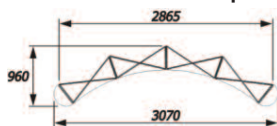

This template...

- Is supplied at 25% of finished size.
- Includes 12mm bleed.
- Overall template size:
847.25 (w) x 562.25 (h) mm

IMPACT POP-UP

Graphic Panel Sizes

Front Curved	D-End Panels	Rear Panels
2225 (h) x 673 (w)	2225 (h) x 673 (w)	2225(h) x 807(w)

All sizes are in millimeters (mm) and are approx.

3 x 3 Curved footprint

3 x 4 Curved footprint

We are continually improving and modifying our product range and reserve the right to vary the specifications without prior notice. All dimensions and weights quoted are approximate and we accept no responsibility for variance. E&OE.