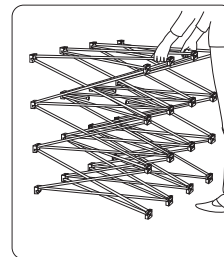

3 QUAD 3X3 EVO XPRESS

End Curve
Please keep logo's to this area, so they can be seen from the front.
Thank You

End Curve
Please keep logo's to this area, so they can be seen from the front.
Thank You

3 QUAD 3X3 EVO XPRESS

Pop-Up: 3 Quad 3x3 Evolution Xpress

Total Graphic Area:
3365 (w) x 2225 (h) mm
Build as one file.

Please note where panel breaks are located and try to minimise the amount of type that crosses over the panel breaks.

This template...

- Is supplied at 25% of finished size.
- Includes 12mm bleed.
- Overall template size:
847.25 (w) x 562.25 (h) mm

IMPACT POP-UP

Graphic Panel Sizes

Front Curved	D-End Panels	Rear Panels
2225 (h) x 673 (w)	2225 (h) x 673 (w)	2225(h) x 807(w)